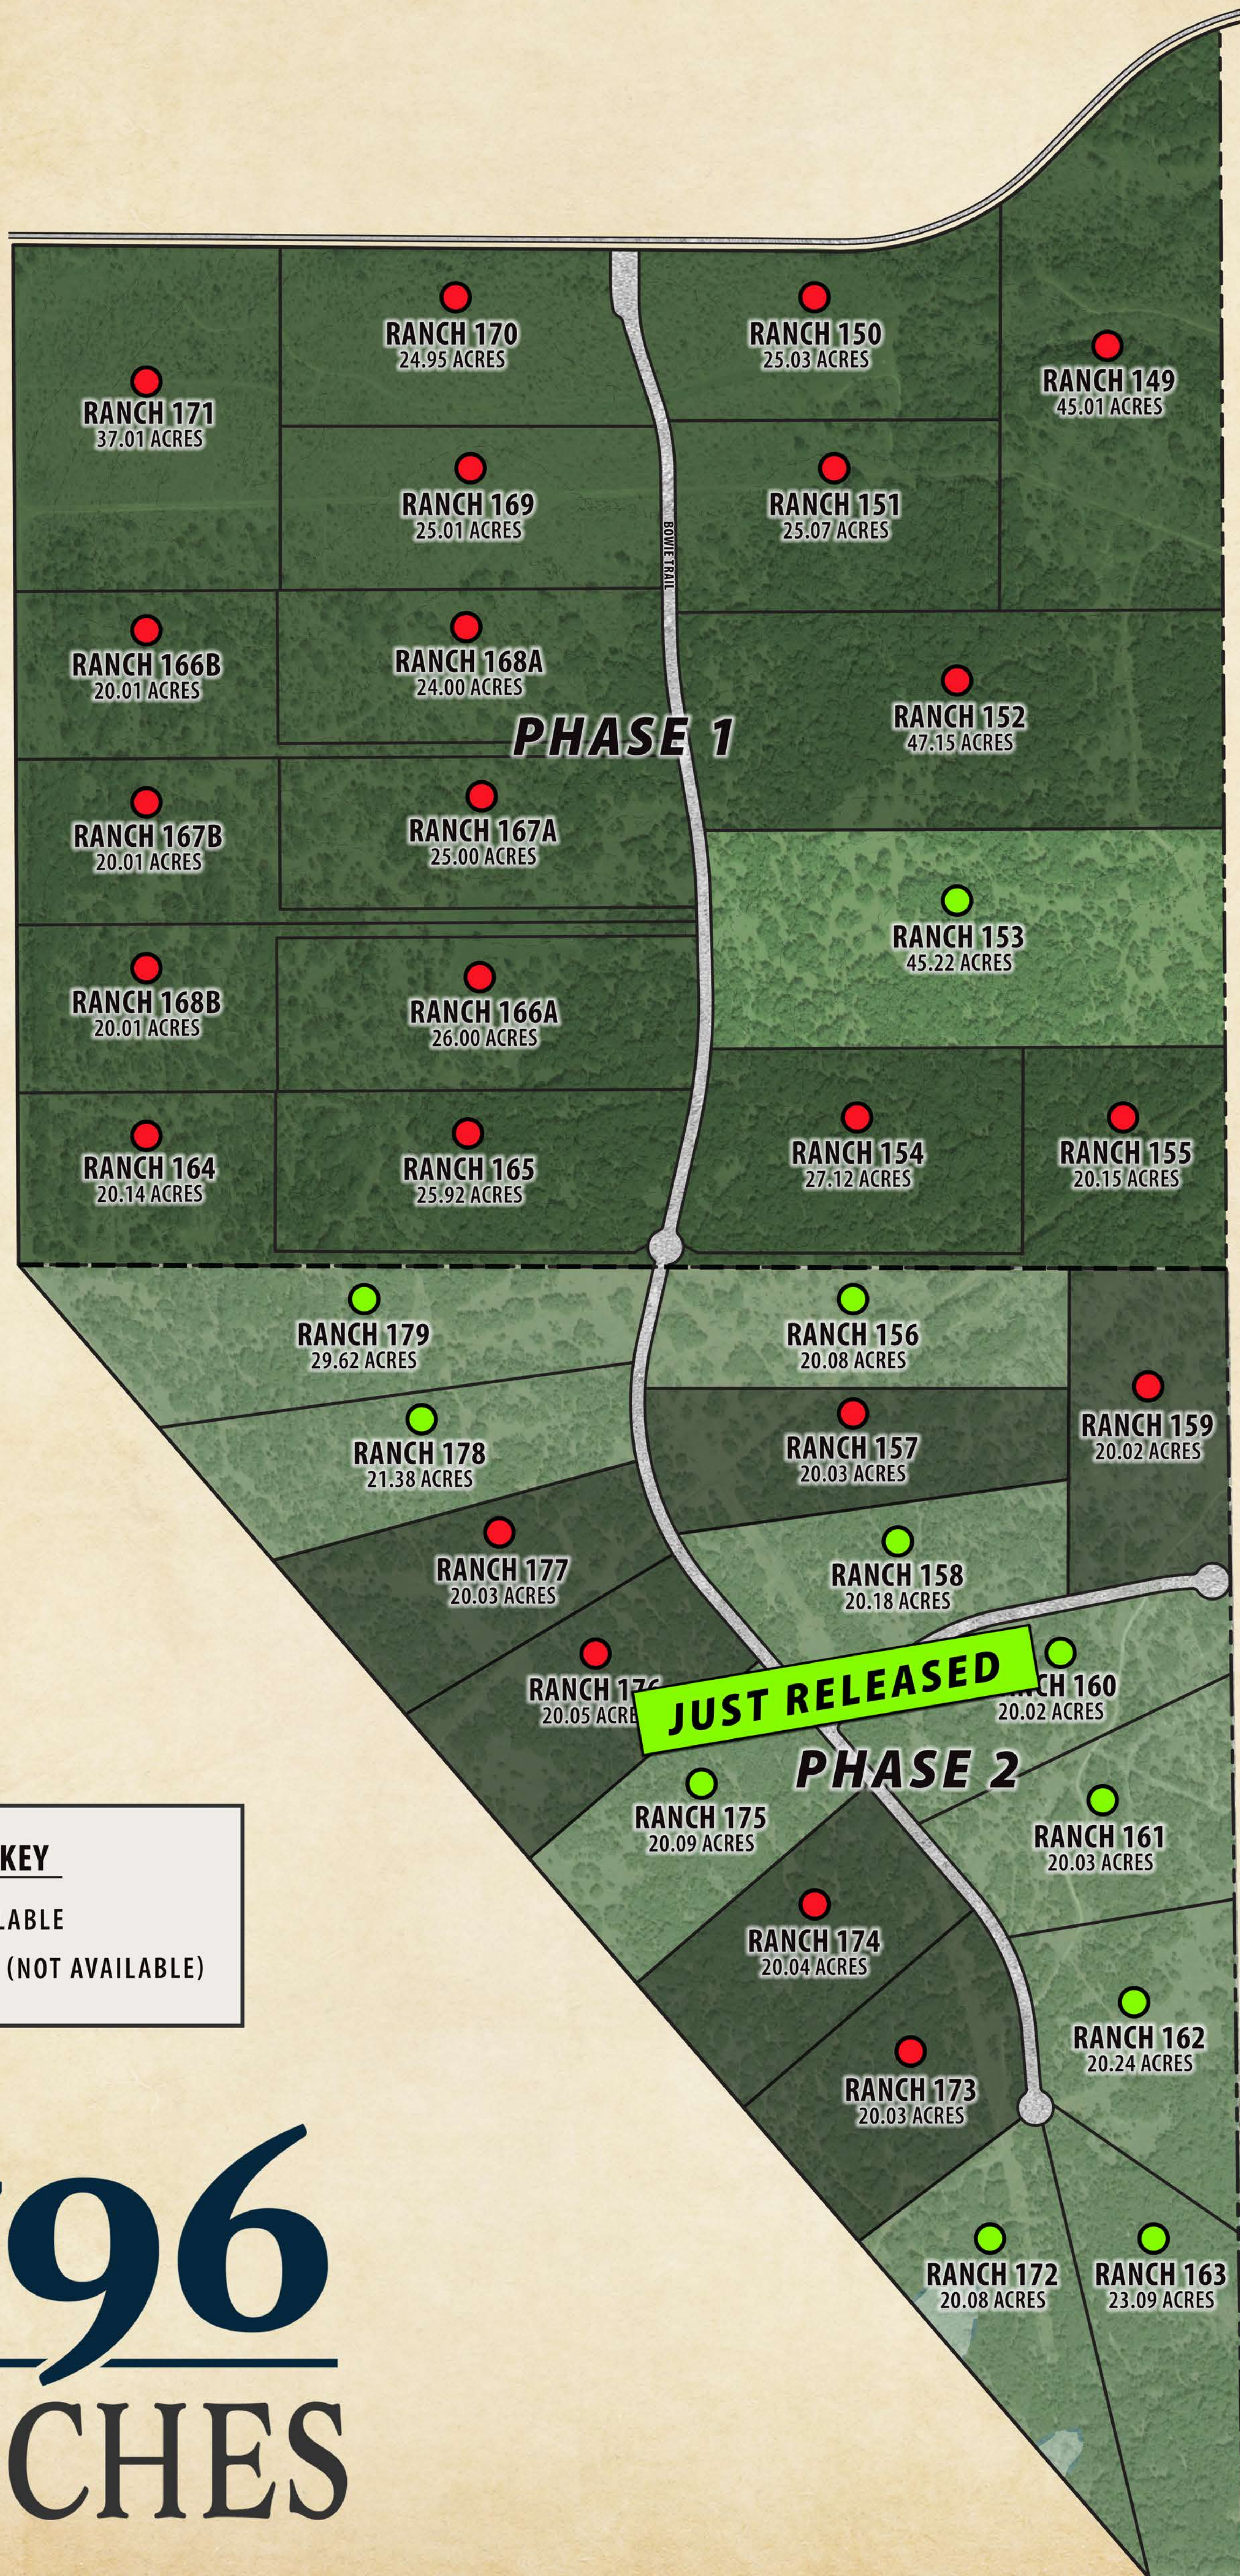

OUR COMMUNITY

KEY	
●	= AVAILABLE
●	= SOLD (NOT AVAILABLE)

1796 RANCHES